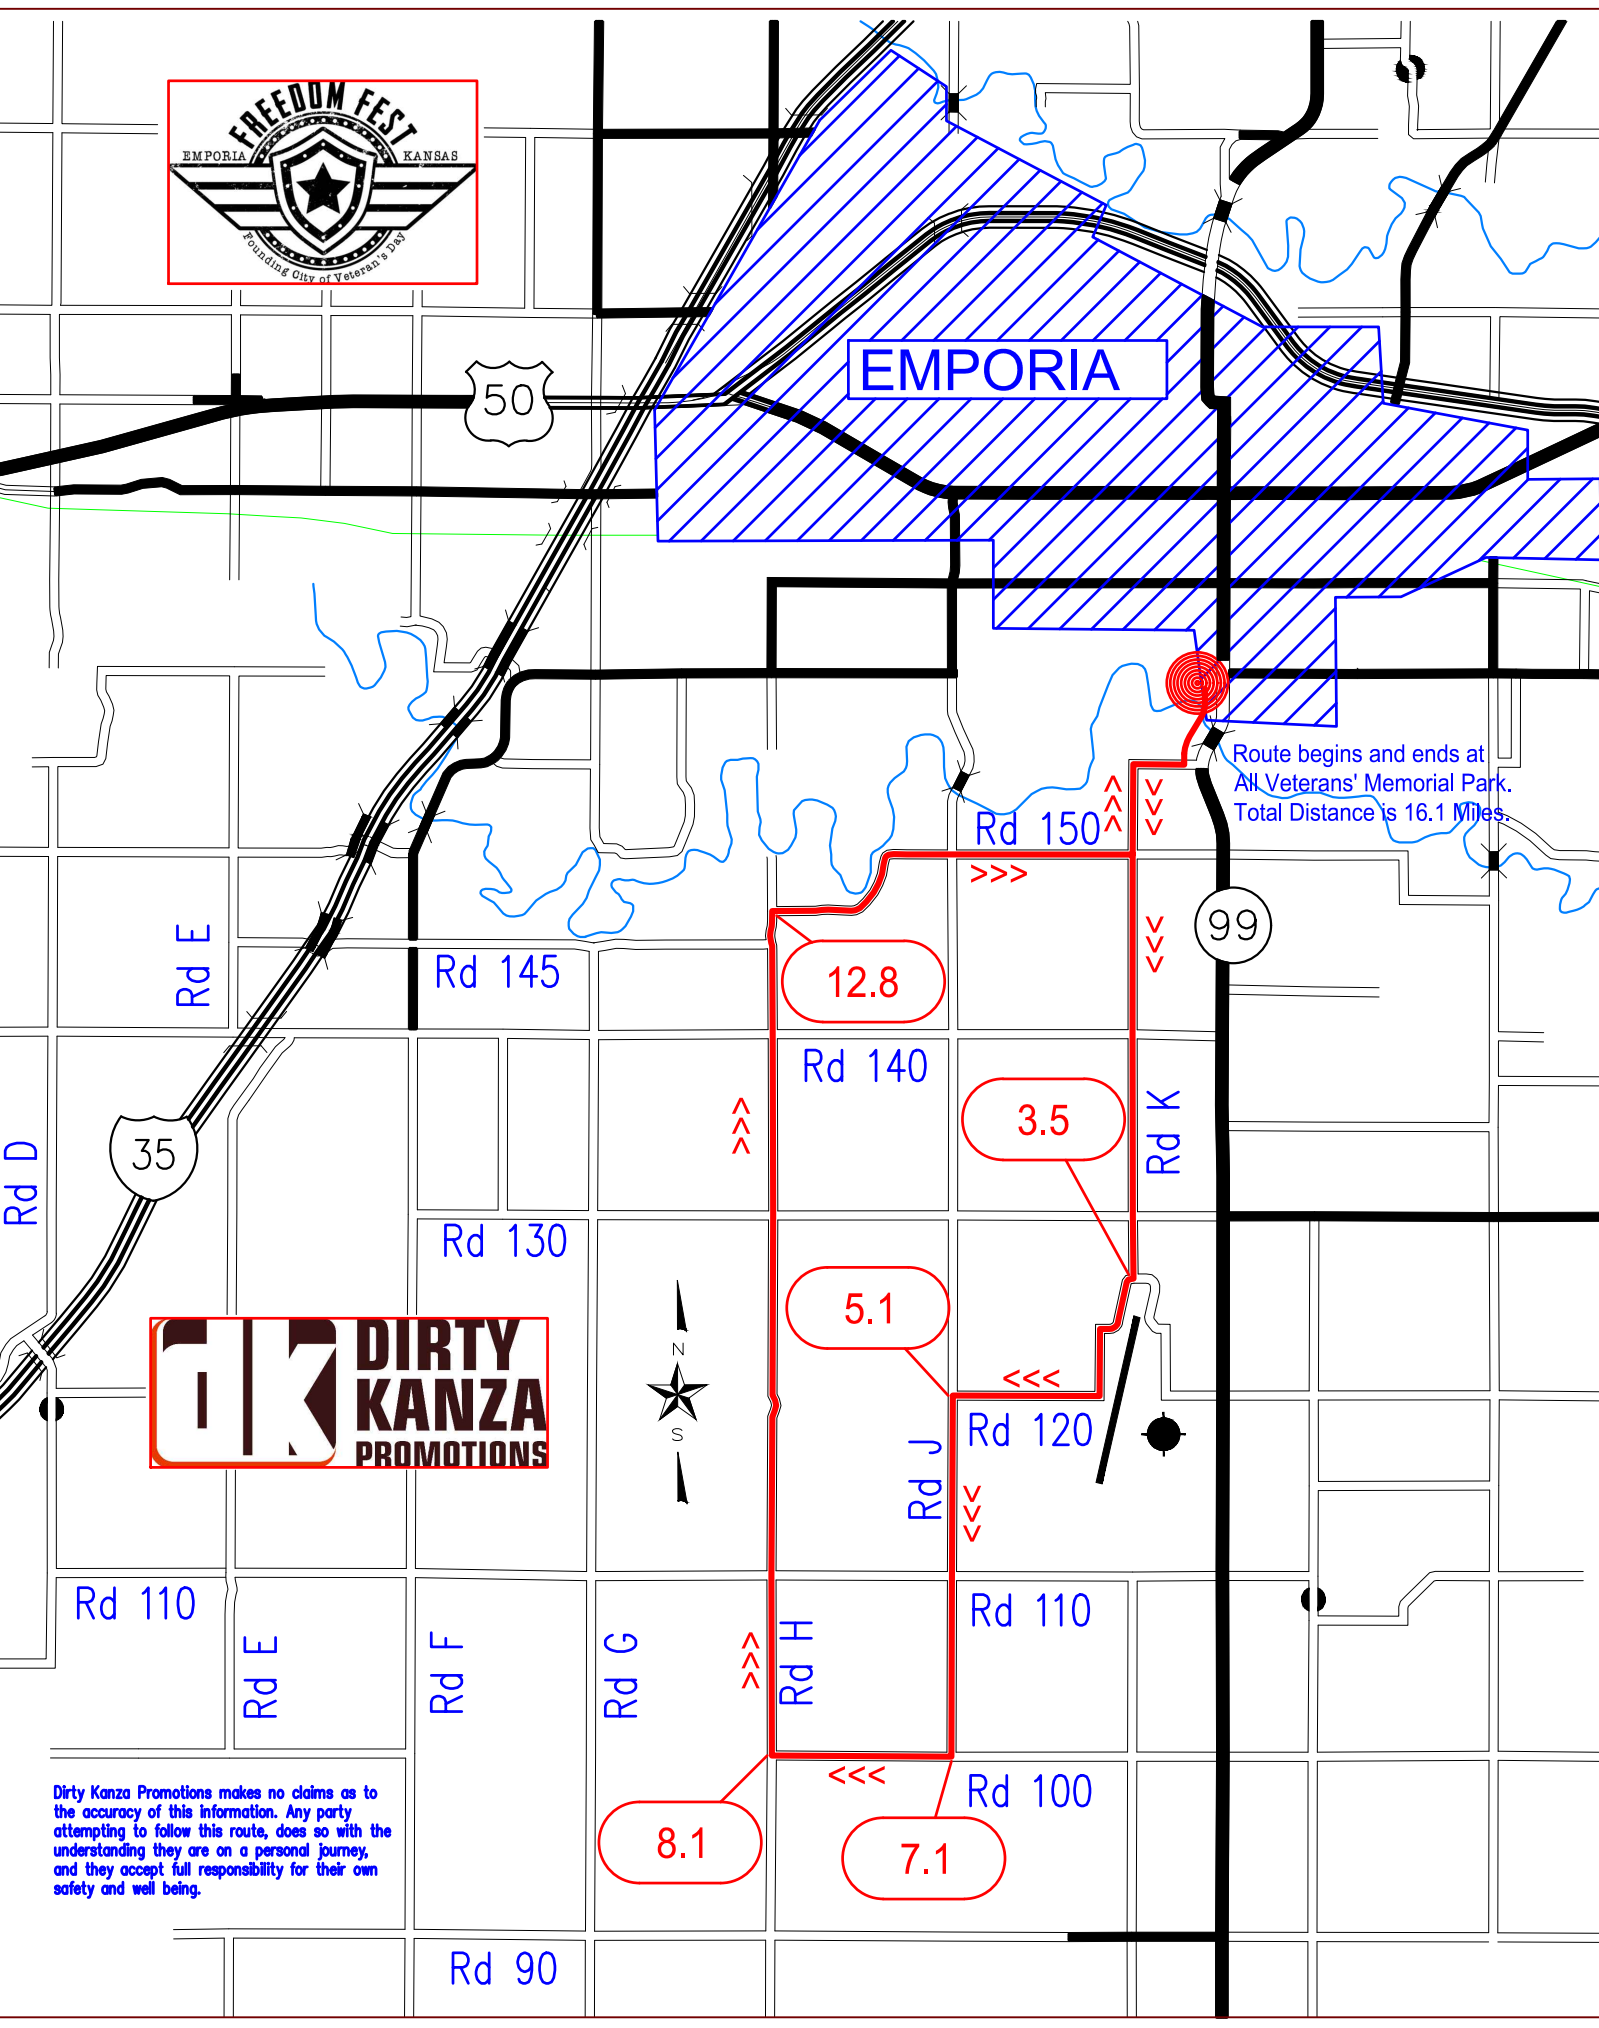

EMPORIA

Route begins and ends at All Veterans' Memorial Park. Total Distance is 16.1 Miles.

Dirty Kanza Promotions makes no claims as to the accuracy of this information. Any party attempting to follow this route, does so with the understanding they are on a personal journey, and they accept full responsibility for their own safety and well being.