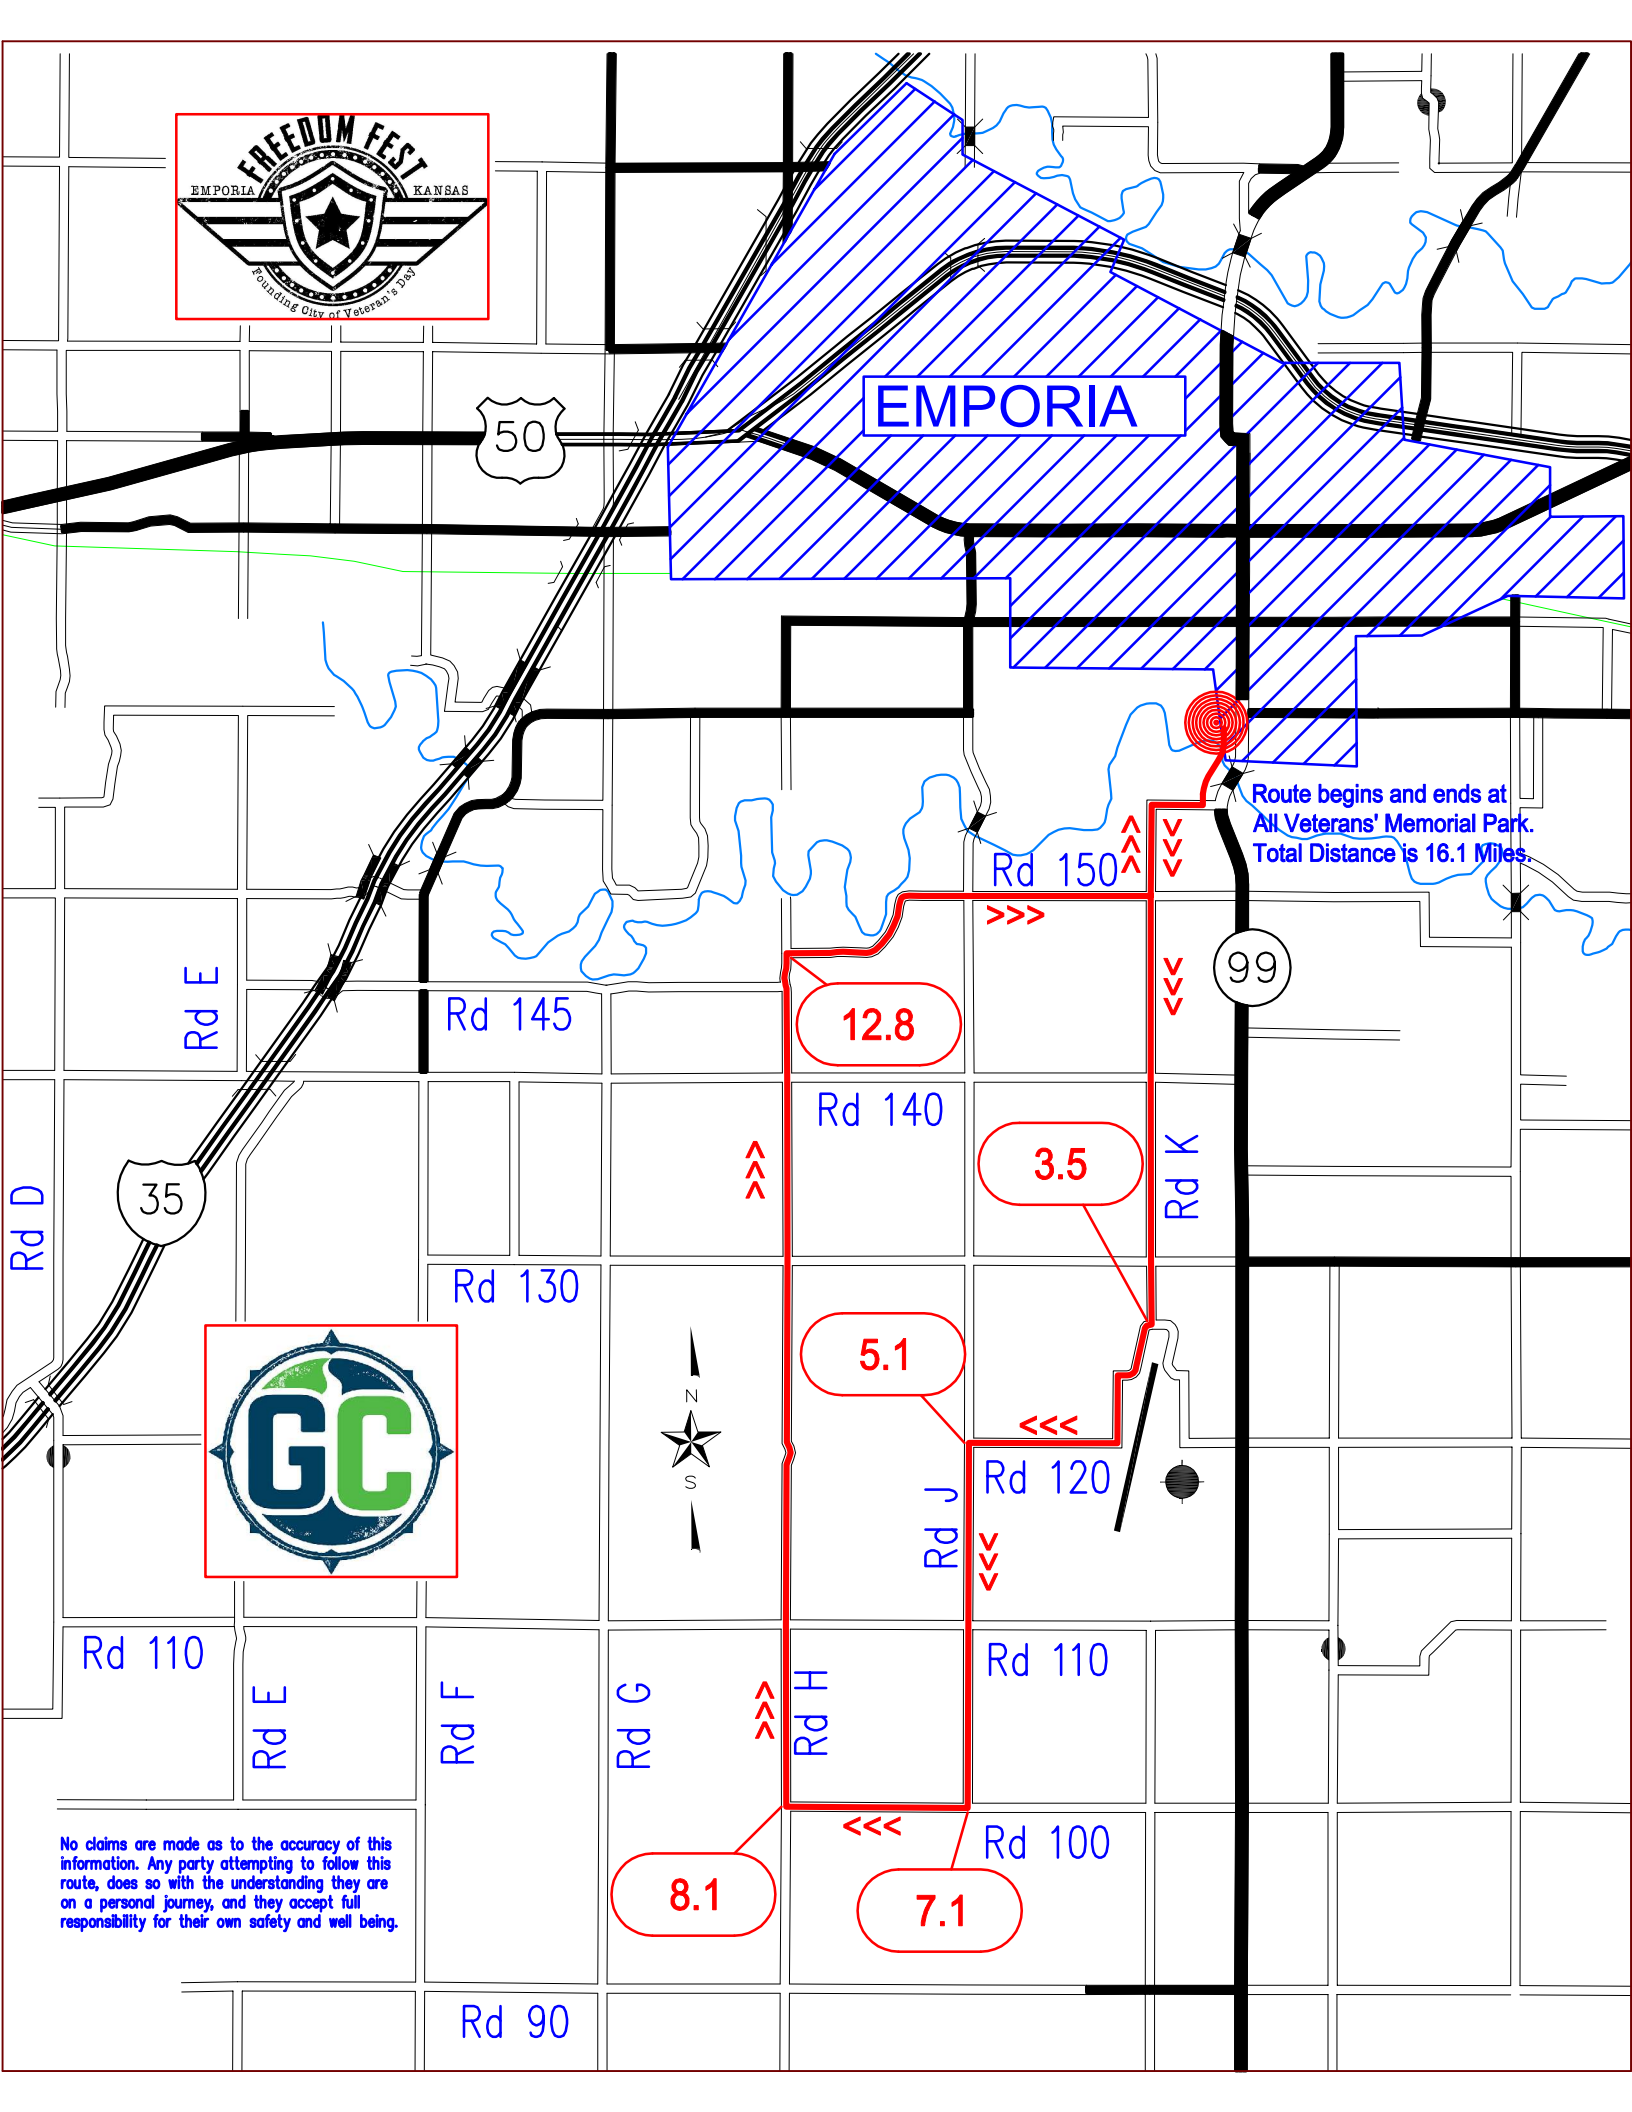

EMPORIA

Route begins and ends at All Veterans' Memorial Park. Total Distance is 16.1 Miles.

No claims are made as to the accuracy of this information. Any party attempting to follow this route, does so with the understanding they are on a personal journey, and they accept full responsibility for their own safety and well being.

8.1

7.1

5.1

3.5

12.8