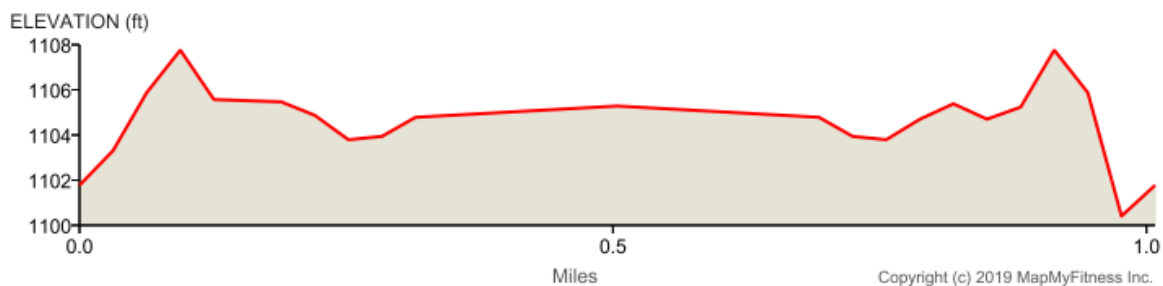

Freedom 1 Miler

Distance: 1.01 mi

Elevation Gain: 5 ft

Elevation Max: 1,108 ft

Notes

0.00 mi Head southwest on S Commercial St

0.10 mi Head southwest on S Commercial St toward Rd 155

0.26 mi	Head west on Rd 155
0.50 mi	Head east on Rd 155
0.74 mi	Head north
0.77 mi	Continue onto S Commercial St
0.91 mi	Head northeast on S Commercial St
1.01 mi	Destination