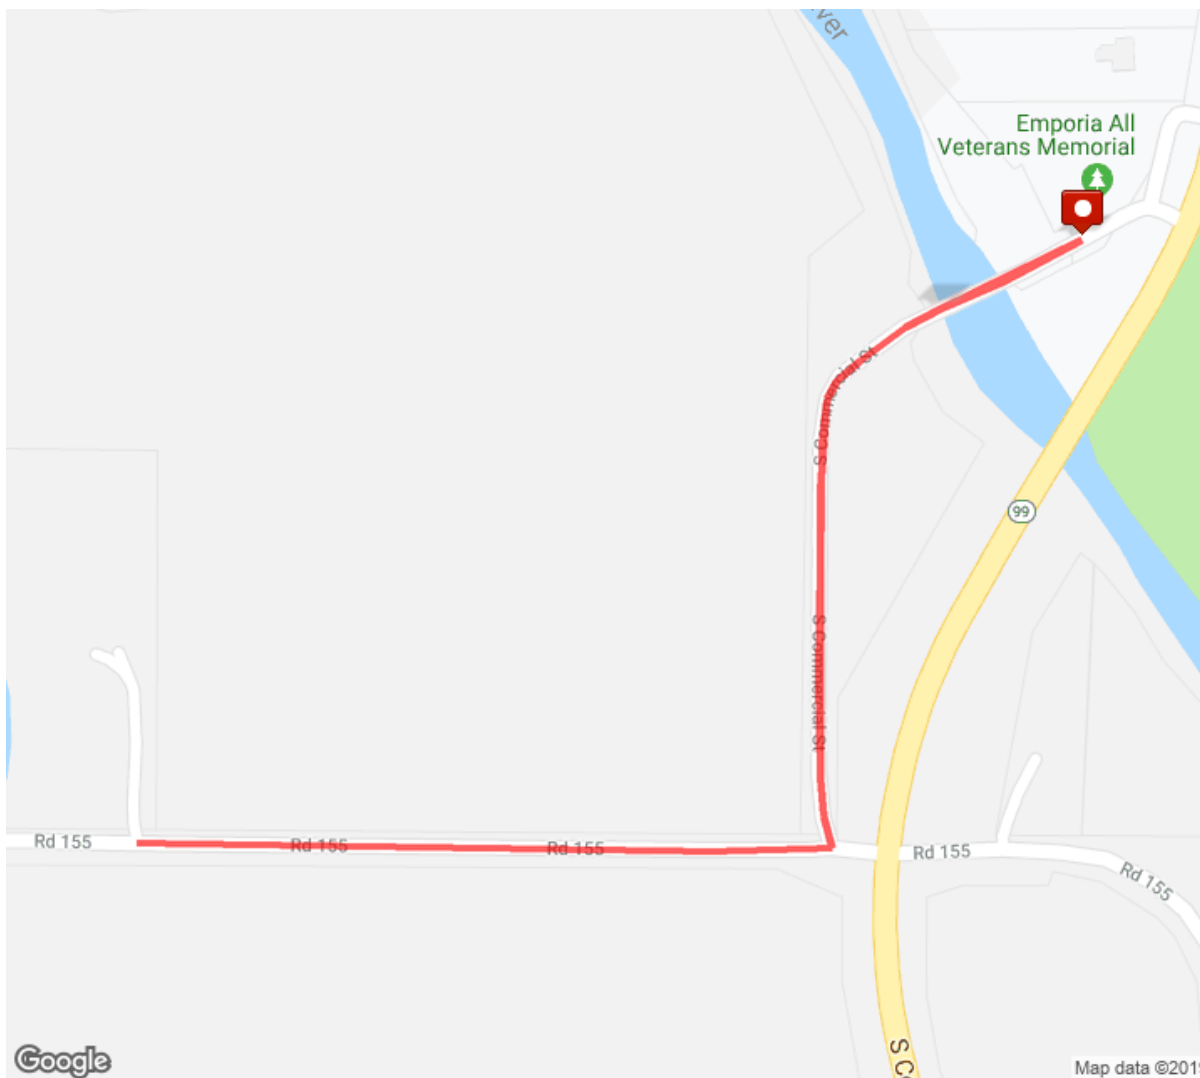

Freedom 1 Miler

Distance: 1.01 mi

Elevation Gain: 5 ft

Elevation Max: 1,108 ft

Notes

0.00 mi Head southwest on S Commercial St

0.10 mi Head southwest on S Commercial St toward Rd 155

0.26 mi	Head west on Rd 155
0.50 mi	Head east on Rd 155
0.74 mi	Head north
0.77 mi	Continue onto S Commercial St
0.91 mi	Head northeast on S Commercial St
1.01 mi	Destination