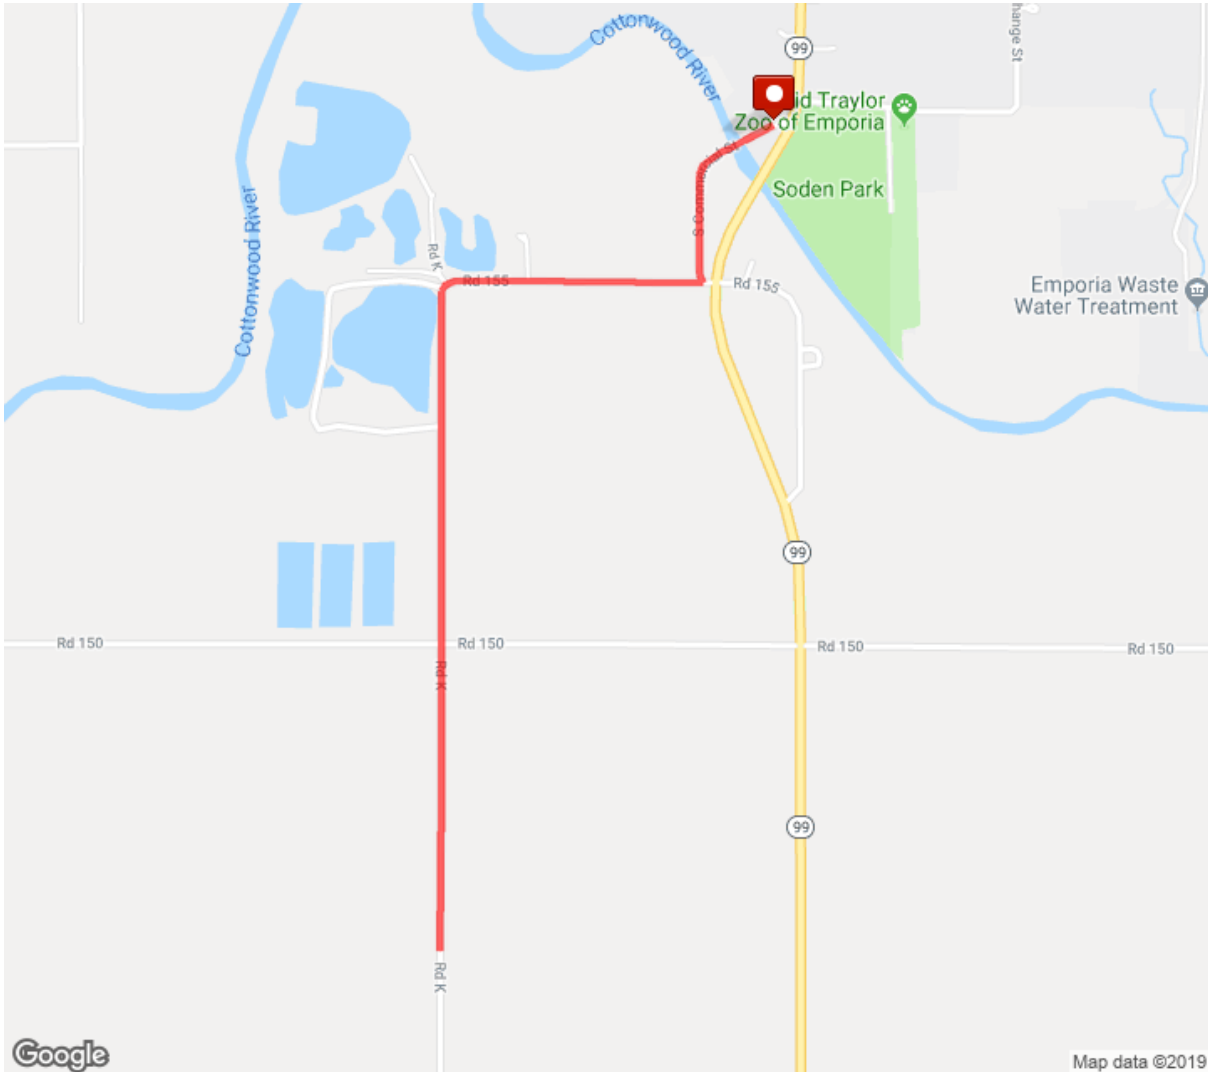

EFF Freedom Run 5K Route

Distance: 3.12 mi Elevation
Gain: 24 ft Elevation Max:
1,108 ft

Notes

0.00 mi Head southwest on S Commercial St toward Rd 155

0.28 mi Head west on Rd 155 toward Rd K

0.63 mi	Continue straight onto Rd K Destination will be on the left
0.64 mi	Head south on Rd K toward Rd 150 Destination will be on the left
1.06 mi	Head south on Rd K toward Rd 150
1.09 mi	Head south on Rd K toward Rd 150
1.13 mi	Head south on Rd K
1.34 mi	Head south on Rd K
1.56 mi	Head north on Rd K toward Rd 150
1.78 mi	Head north on Rd K toward Rd 150
1.99 mi	Head north on Rd K
2.03 mi	Head north on Rd K
2.06 mi	Head north on Rd K toward Rd 155
2.48 mi	Head northeast on Rd K toward Rd 155
2.49 mi	Continue onto Rd 155
2.84 mi	Head north
2.87 mi	Continue onto S Commercial St
3.12 mi	Destination