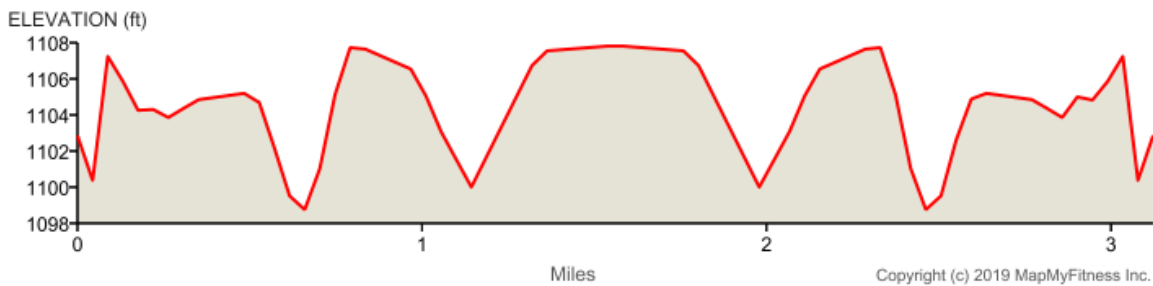

EFF Freedom Run 5K Route

Distance: 3.12 mi Elevation
Gain: 24 ft Elevation Max:
1,108 ft

Notes

0.00 mi Head southwest on S Commercial St toward Rd 155

0.28 mi Head west on Rd 155 toward Rd K

0.63 mi	Continue straight onto Rd K Destination will be on the left
0.64 mi	Head south on Rd K toward Rd 150 Destination will be on the left
1.06 mi	Head south on Rd K toward Rd 150
1.09 mi	Head south on Rd K toward Rd 150
1.13 mi	Head south on Rd K
1.34 mi	Head south on Rd K
1.56 mi	Head north on Rd K toward Rd 150
1.78 mi	Head north on Rd K toward Rd 150
1.99 mi	Head north on Rd K
2.03 mi	Head north on Rd K
2.06 mi	Head north on Rd K toward Rd 155
2.48 mi	Head northeast on Rd K toward Rd 155
2.49 mi	Continue onto Rd 155
2.84 mi	Head north
2.87 mi	Continue onto S Commercial St
3.12 mi	Destination