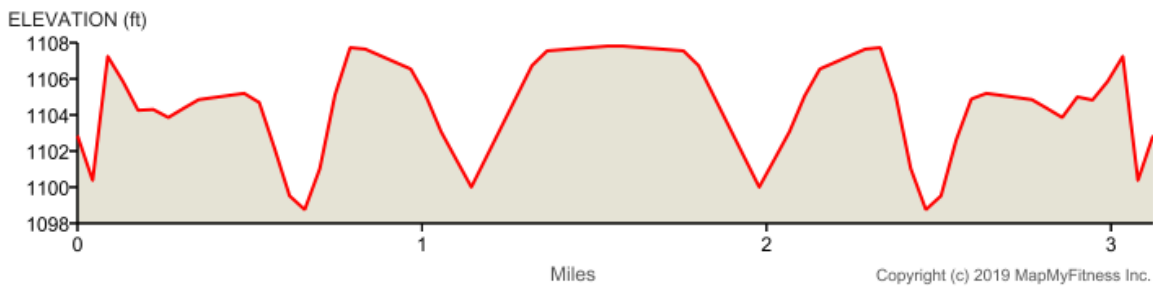

2019 5K Route

Distance: 3.12 mi

Elevation Gain: 24 ft

Elevation Max: 1,108 ft

Notes

0.00 mi Head southwest on S Commercial St toward Rd 155

0.28 mi Head west on Rd 155 toward Rd K

0.63 mi	Continue straight onto Rd K Destination will be on the left
0.64 mi	Head south on Rd K toward Rd 150 Destination will be on the left
1.06 mi	Head south on Rd K toward Rd 150
1.09 mi	Head south on Rd K toward Rd 150
1.13 mi	Head south on Rd K
1.34 mi	Head south on Rd K
1.56 mi	Head north on Rd K toward Rd 150
1.78 mi	Head north on Rd K toward Rd 150
1.99 mi	Head north on Rd K
2.03 mi	Head north on Rd K
2.06 mi	Head north on Rd K toward Rd 155
2.48 mi	Head northeast on Rd K toward Rd 155
2.49 mi	Continue onto Rd 155
2.84 mi	Head north
2.87 mi	Continue onto S Commercial St
3.12 mi	Destination