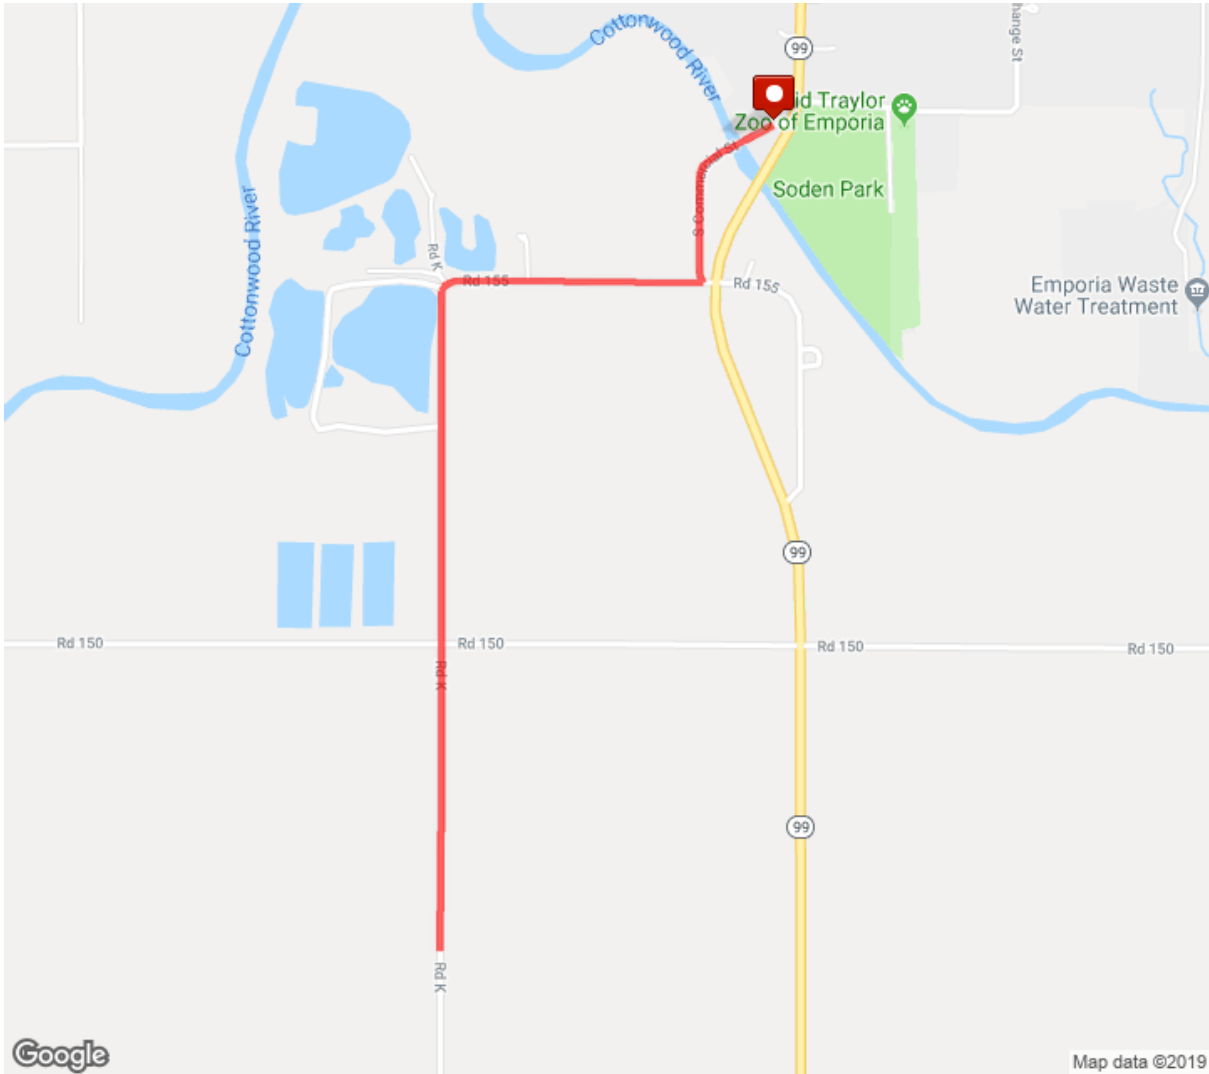

2019 5K Route

Distance: 3.12 mi

Elevation Gain: 24 ft

Elevation Max: 1,108 ft

Notes

0.00 mi Head southwest on S Commercial St toward Rd 155

0.28 mi Head west on Rd 155 toward Rd K

0.63 mi	Continue straight onto Rd K Destination will be on the left
0.64 mi	Head south on Rd K toward Rd 150 Destination will be on the left
1.06 mi	Head south on Rd K toward Rd 150
1.09 mi	Head south on Rd K toward Rd 150
1.13 mi	Head south on Rd K
1.34 mi	Head south on Rd K
1.56 mi	Head north on Rd K toward Rd 150
1.78 mi	Head north on Rd K toward Rd 150
1.99 mi	Head north on Rd K
2.03 mi	Head north on Rd K
2.06 mi	Head north on Rd K toward Rd 155
2.48 mi	Head northeast on Rd K toward Rd 155
2.49 mi	Continue onto Rd 155
2.84 mi	Head north
2.87 mi	Continue onto S Commercial St
3.12 mi	Destination