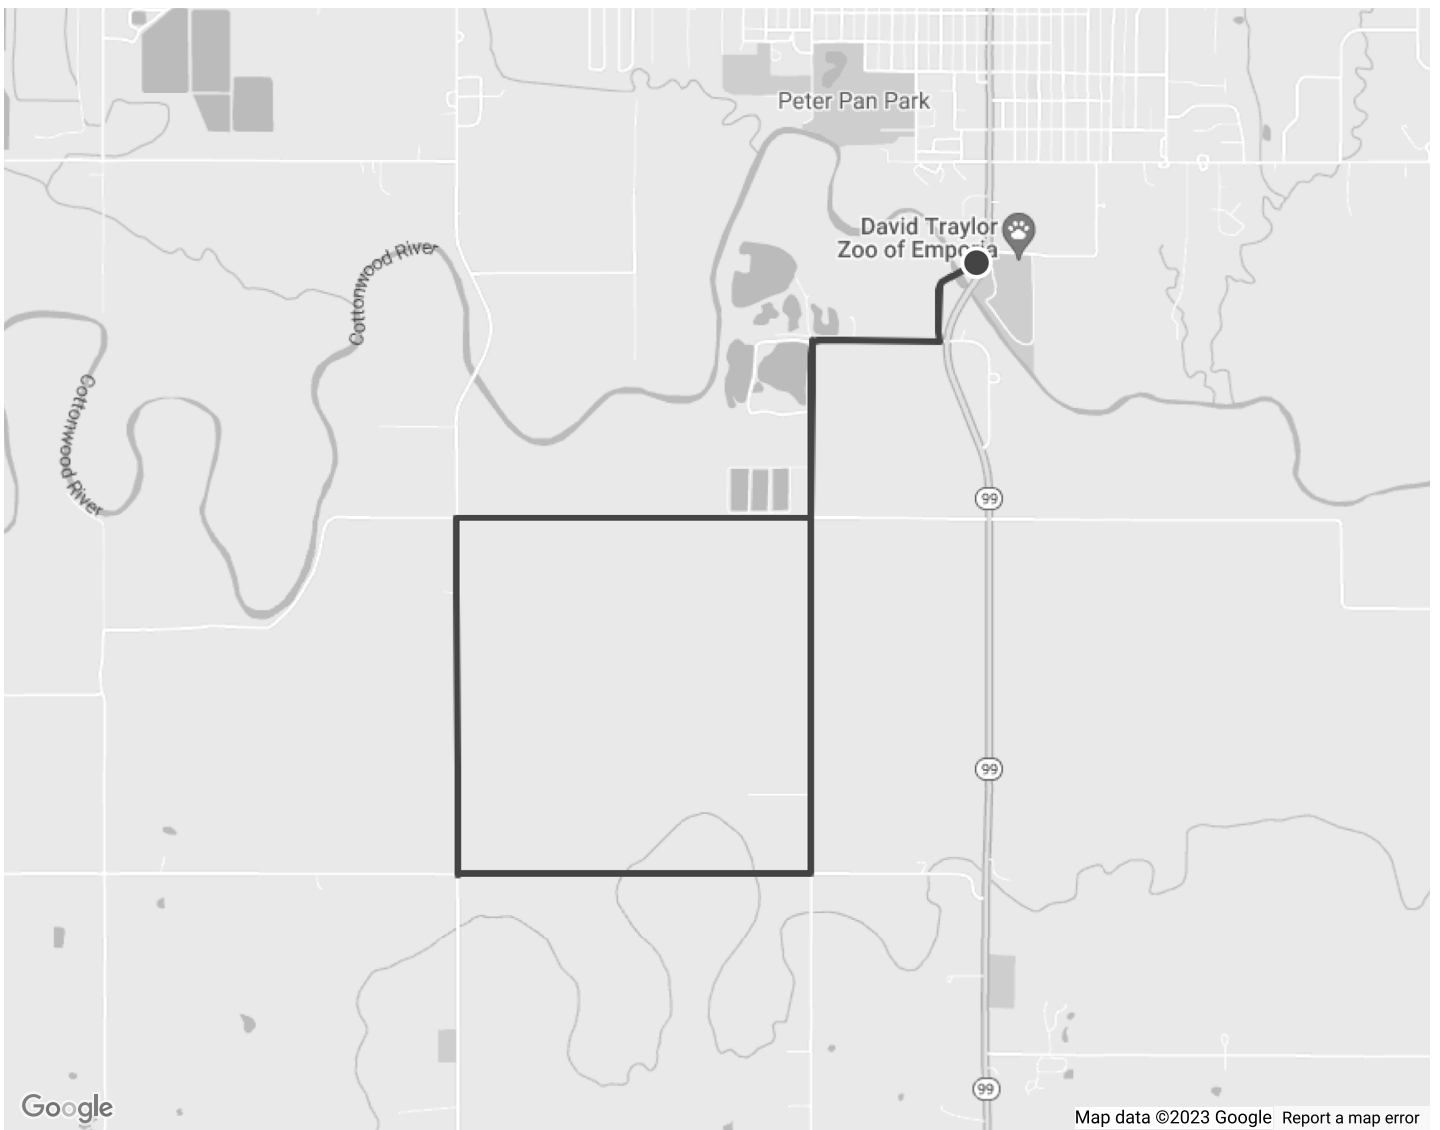

FREEDOM RUN 10K

6.30 mi

Distance

52 ft

Elevation Gain

Run

Activity Type

Notes

10K Route for Emporia Freedom Fest

Elevation

Start
1,103 ft

Max
1,119 ft

Gain
52 ft

DISTANCE (MI)	DIRECTION
0.00	Head southwest on S Commercial St
0.12	Head south on S Commercial St toward Rd 155
0.28	Turn right onto Rd 155
0.28	Head west on Rd 155 toward Rd K
0.64	Turn right onto Rd K Destination will be on the left
0.64	Head southeast on Rd K toward Rd 155
0.65	Turn right to stay on Rd K Destination will be on the left
1.14	Head south on Rd K toward Rd 150
1.15	Turn right onto Rd 150
2.14	Head west on Rd 150 toward Rd J
2.15	Turn left onto Rd J Destination will be on the left
3.15	Head north on Rd J toward Rd 140
3.15	Turn right onto Rd 140
4.15	Turn left onto Rd K Destination will be on the left
4.16	Head north on Rd K toward Rd 150
5.65	Turn left to stay on Rd K
5.66	Head southeast on Rd K toward Rd 155
5.66	Turn left onto Rd 155
6.01	Head east on Rd 155
6.02	Turn left toward S Commercial St
6.04	Continue onto S Commercial St
6.18	Head northeast on S Commercial St Destination will be on the left
6.30	Destination