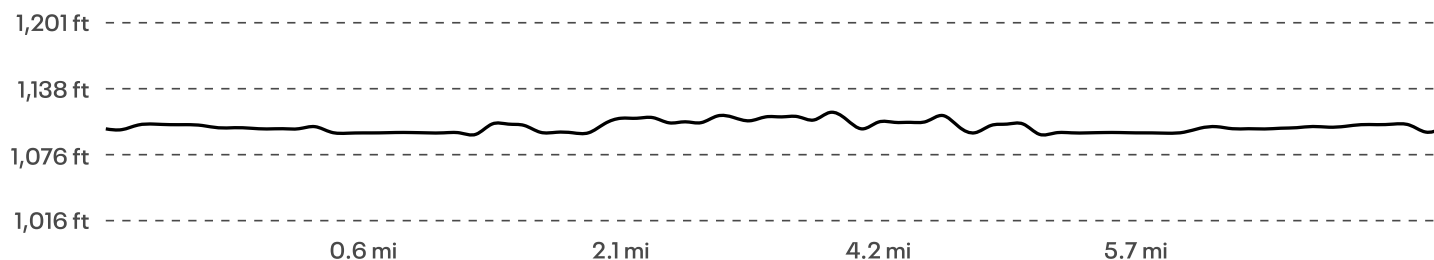

10K Route for Emporia Freedom Fest

Elevation

Start
1,103 ft

Max
1,119 ft

Gain
52 ft

DISTANCE (MI)	DIRECTION
0.00	Head southwest on S Commercial St
0.12	Head south on S Commercial St toward Rd 155
0.28	Turn right onto Rd 155
0.28	Head west on Rd 155 toward Rd K
0.64	Turn right onto Rd K Destination will be on the left
0.64	Head southeast on Rd K toward Rd 155
0.65	Turn right to stay on Rd K Destination will be on the left
1.14	Head south on Rd K toward Rd 150
1.15	Turn right onto Rd 150
2.14	Head west on Rd 150 toward Rd J
2.15	Turn left onto Rd J Destination will be on the left
3.15	Head north on Rd J toward Rd 140
3.15	Turn right onto Rd 140
4.15	Turn left onto Rd K Destination will be on the left
4.16	Head north on Rd K toward Rd 150
5.65	Turn left to stay on Rd K
5.66	Head southeast on Rd K toward Rd 155
5.66	Turn left onto Rd 155
6.01	Head east on Rd 155
6.02	Turn left toward S Commercial St
6.04	Continue onto S Commercial St
6.18	Head northeast on S Commercial St Destination will be on the left
6.30	Destination