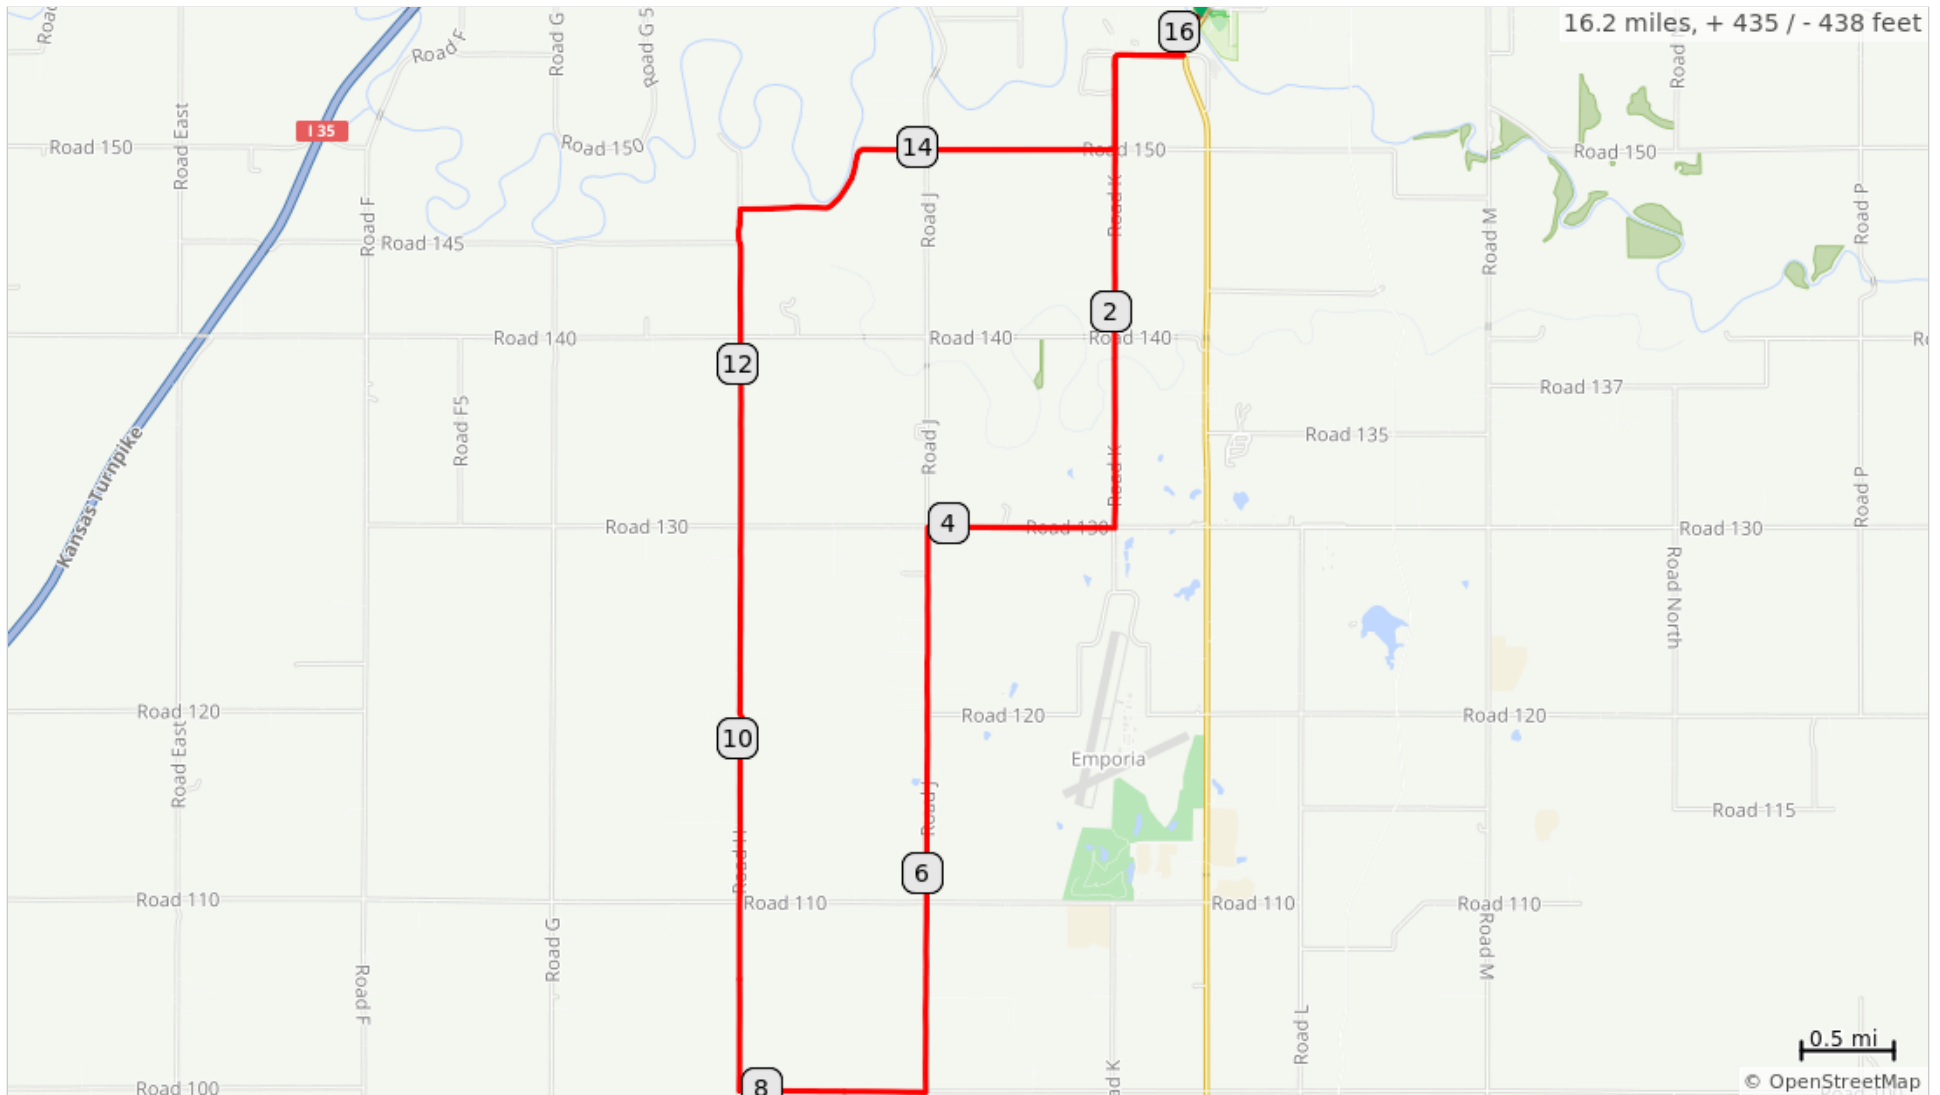

16 Mile Freedom Fest - 2022

16 Mile Freedom Fest - 2022

Num	Dist	Prev	Type	Note	Next
1.	0.0	0.0	📍	Start of route	0.3
2.	0.3	0.3	➔	R onto Rd 155	0.4
3.	0.6	0.4	⬆	Continue straight onto Rd K	2.5
4.	3.1	2.5	➔	R onto Rd 130	1.0
5.	4.1	1.0	⬅	L onto Rd J	3.0
6.	7.1	3.0	➔	R onto Rd 100	1.0
7.	8.1	1.0	➔	R onto Rd H	4.7
8.	12.8	4.7	➔	R onto Rd 147	0.5

12.8 miles. +385/-378 feet

Num	Dist	Prev	Type	Note	Next
9.	13.4	0.5	⬆	Continue onto Rd H7	0.3
10.	13.7	0.3	⬆	Continue onto Rd 150	1.4
11.	15.0	1.4	⬅	L onto Rd K	0.5
12.	15.5	0.5	➔	Slight R onto Rd 155	0.4
13.	15.9	0.4	⬅	L toward S Commercial St	0.0
14.	15.9	0.0	⬆	Continue onto S Commercial St	0.2

3.1 miles. +10/-12 feet

Num	Dist	Prev	Type	Note	Next
15.	16.2	0.2	📍	End of route	0.0

0.2 miles. +0/-0 feet