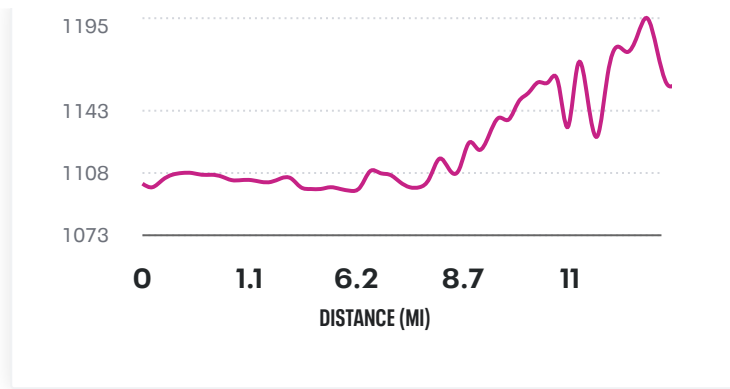

### 12 MILE RUCK MARCH FINAL

BOOKMARK | LOG WORKOUT | ADD TO WEBSITE | SHARE | MORE

Map View  Bike Path Emporia Municipal Airport-EMP RMap data ©202

**ELEVATION (FT)**

START	MAX	GAIN
1,102 ft	1,195 ft	192 ft