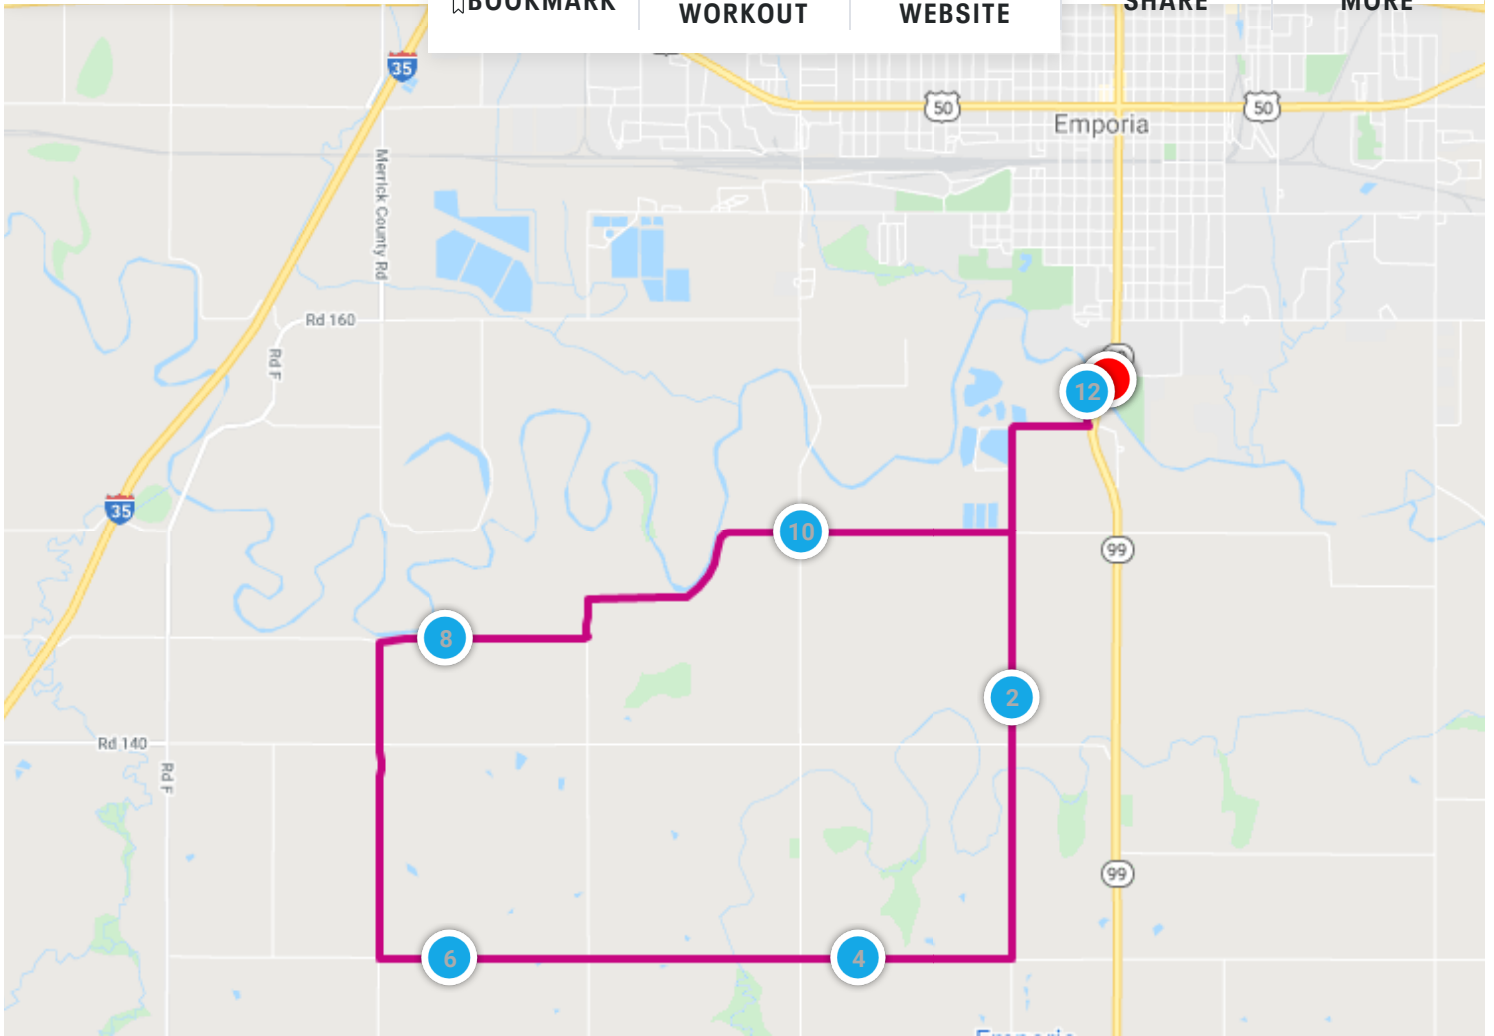

Steve Harmon | Friends

HIKE EMPORIA, KS, UNITED STATES

12.11 MI 192 FT

### 12 MILE RUCK MARCH FINAL

BOOKMARK | LOG WORKOUT | ADD TO WEBSITE | SHARE | MORE

Map View  Bike Path Emporia Municipal Airport-EMP RMap data ©202

**ELEVATION (FT)**

START	MAX	GAIN
1,102 ft	1,195 ft	192 ft