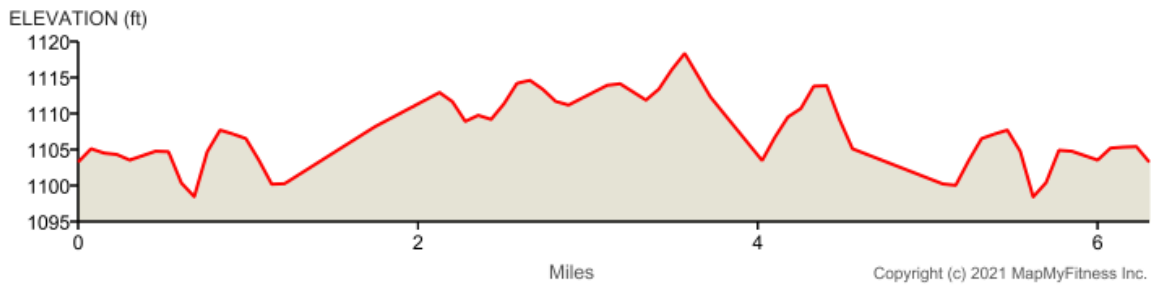

### Freedom Run 10K

Distance: 6.30 mi

Elevation Gain: 52 ft

Elevation Max: 1,119 ft

### Notes

**0.00 mi** Head southwest on S Commercial St

<b>0.12 mi</b>	Head south on S Commercial St toward Rd 155
<b>0.28 mi</b>	Turn right onto Rd 155
<b>0.28 mi</b>	Head west on Rd 155 toward Rd K
<b>0.64 mi</b>	Turn right onto Rd K Destination will be on the left
<b>0.64 mi</b>	Head southeast on Rd K toward Rd 155
<b>0.65 mi</b>	Turn right to stay on Rd K Destination will be on the left
<b>1.14 mi</b>	Head south on Rd K toward Rd 150
<b>1.15 mi</b>	Turn right onto Rd 150
<b>2.14 mi</b>	Head west on Rd 150 toward Rd J
<b>2.15 mi</b>	Turn left onto Rd J Destination will be on the left
<b>3.15 mi</b>	Head north on Rd J toward Rd 140
<b>3.15 mi</b>	Turn right onto Rd 140
<b>4.15 mi</b>	Turn left onto Rd K Destination will be on the left
<b>4.16 mi</b>	Head north on Rd K toward Rd 150
<b>5.65 mi</b>	Turn left to stay on Rd K
<b>5.66 mi</b>	Head southeast on Rd K toward Rd 155
<b>5.66 mi</b>	Turn left onto Rd 155
<b>6.01 mi</b>	Head east on Rd 155
<b>6.02 mi</b>	Turn left toward S Commercial St
<b>6.04 mi</b>	Continue onto S Commercial St
<b>6.18 mi</b>	Head northeast on S Commercial St Destination will be on the left
<b>6.30 mi</b>	Destination